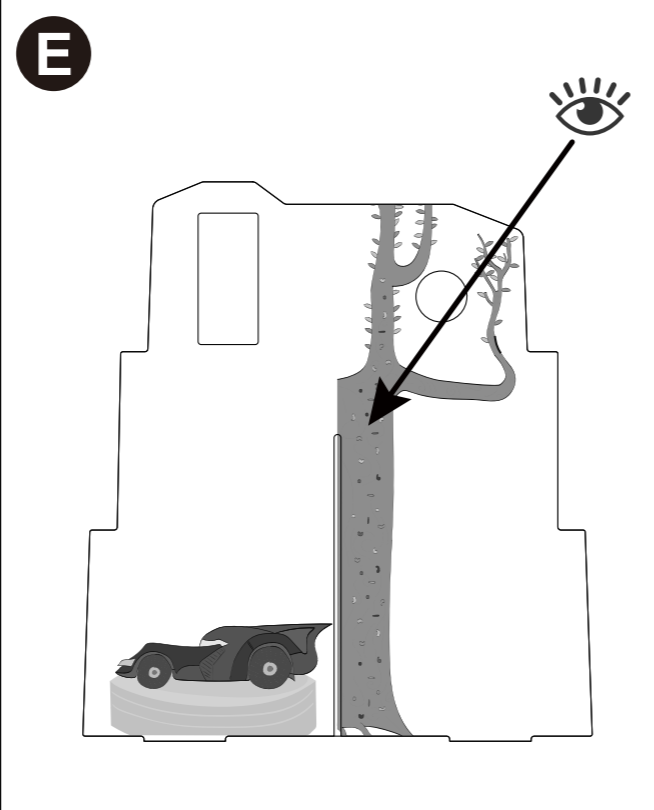

Contents

NOTE:
Please read instructions
before assembly

MUtable Heroes Playhouse

3-8Y

MUT00009B

WARNING
CHOKING HAZARD - Small parts.
Not for children under 3 yrs.
This toy requires adult assembly. Unassembled, it contains potentially hazardous points and small parts. Please keep it out of baby's reach.