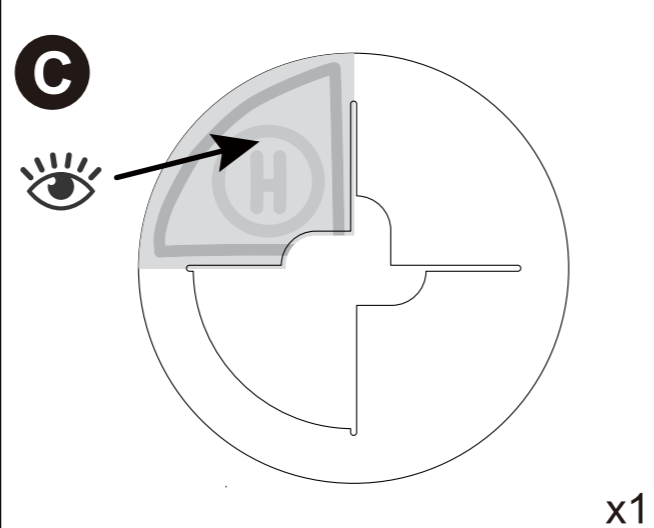

Contents

NOTE:
Please read instructions
before assembly

MUtable Heroes Playhouse

3-8Y

MUT00009B

WARNING
CHOKING HAZARD - Small parts.
Not for children under 3 yrs.
This toy requires adult assembly. Unassembled, it contains potentially hazardous points and small parts. Please keep it out of baby's reach.