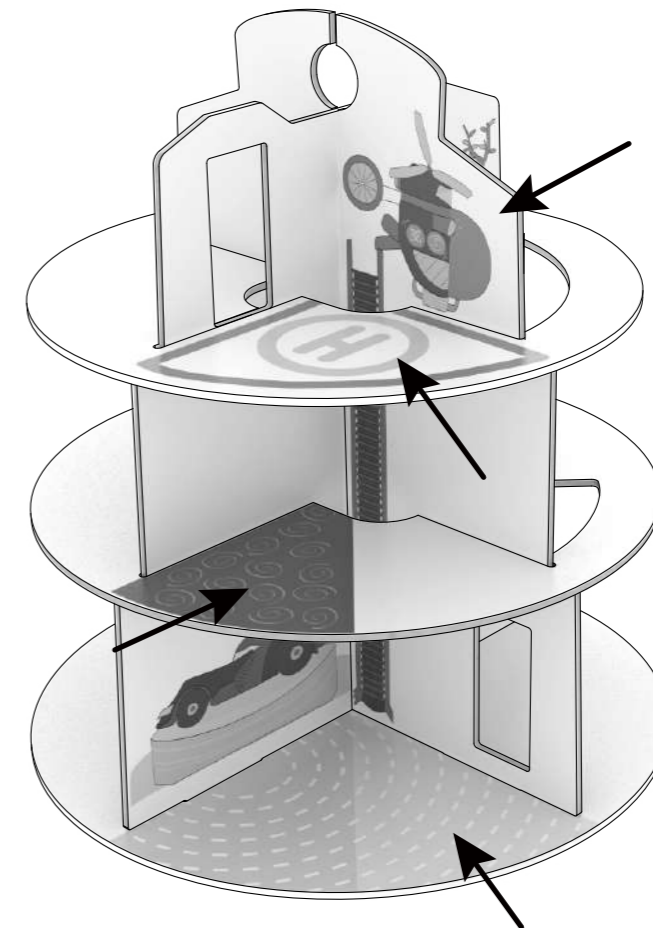

Contents

NOTE:
Please read instructions
before assembly

MUtable Heroes Playhouse

3-8Y

MUT00009B

WARNING
CHOKING HAZARD - Small parts.
Not for children under 3 yrs.
This toy requires adult assembly. Unassembled, it contains potentially hazardous points and small parts. Please keep it out of baby's reach.

Please read carefully
BEFORE ASSEMBLY

Important:
retain these instructions for future reference.

- Please only clean wooden parts with a dry cloth.
- Regularly check all fastenings to ensure that they properly tightened.