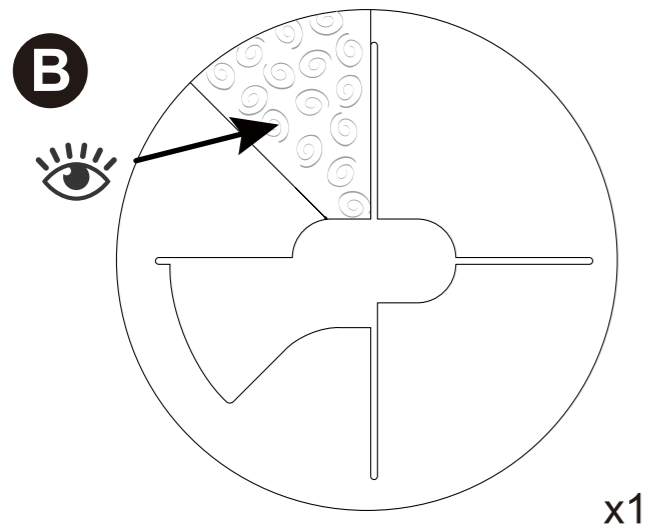

Contents

NOTE:
Please read instructions
before assembly

MUtable Heroes Playhouse

3-8Y

MUT00009B

WARNING
CHOKING HAZARD - Small parts.
Not for children under 3 yrs.
This toy requires adult assembly. Unassembled, it contains potentially hazardous points and small parts. Please keep it out of baby's reach.