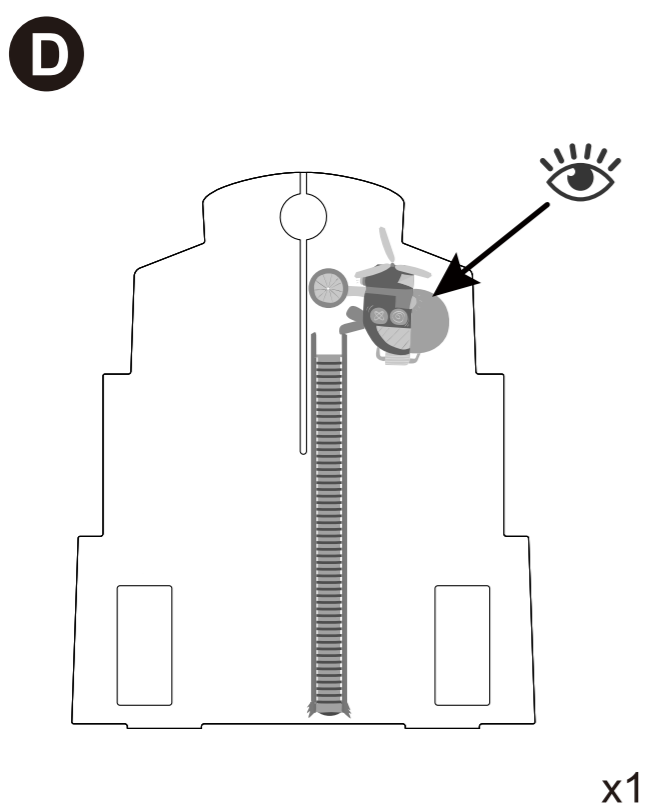

Contents

NOTE:
Please read instructions
before assembly

MUtable Heroes Playhouse

3-8Y

MUT00009B

WARNING
CHOKING HAZARD - Small parts.
Not for children under 3 yrs.
This toy requires adult assembly. Unassembled, it contains potentially hazardous points and small parts. Please keep it out of baby's reach.